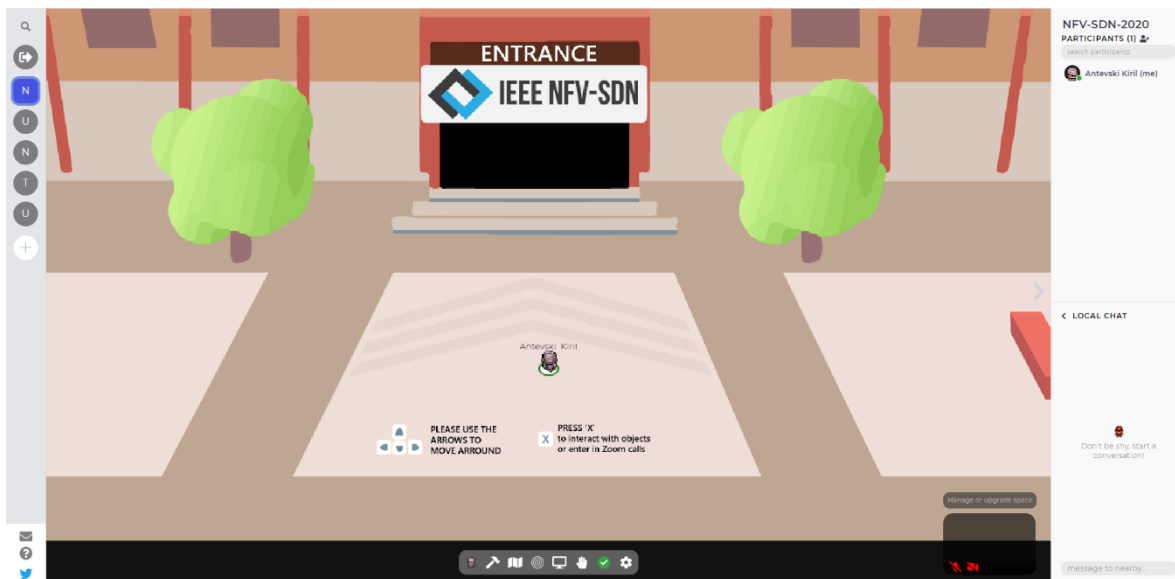

How to use Gather.town for the conference

Registering to gather.town

If you already have been registered to the IEEE NFV-SDN 2020 conference, please access the gather.town link that you have been provided. **The link is provided briefly before the conference starts.**

On link access you have to register with the **same email address that was used for registration to IEEE NFV-SDN 2020.** You should see message like this one:

After signing in gather.town will send an email with a confirmation link. **Please click the confirmation link.**

Accessing the conference

If you have already registered to gather.town, please access the IEEE NFV-SDN 2020 gather.town link. The link is emailed right before the conference begins. **If you haven't already registered, please follow the previous step ("Registering to gather.town").**

You need to set the camera, microphone and speakers access by the browser before entering into the IEEE NFV-SDN 2020 area:

Then you are all set and **at the entrance of the IEEE NFV-SDN 2020 conference:**