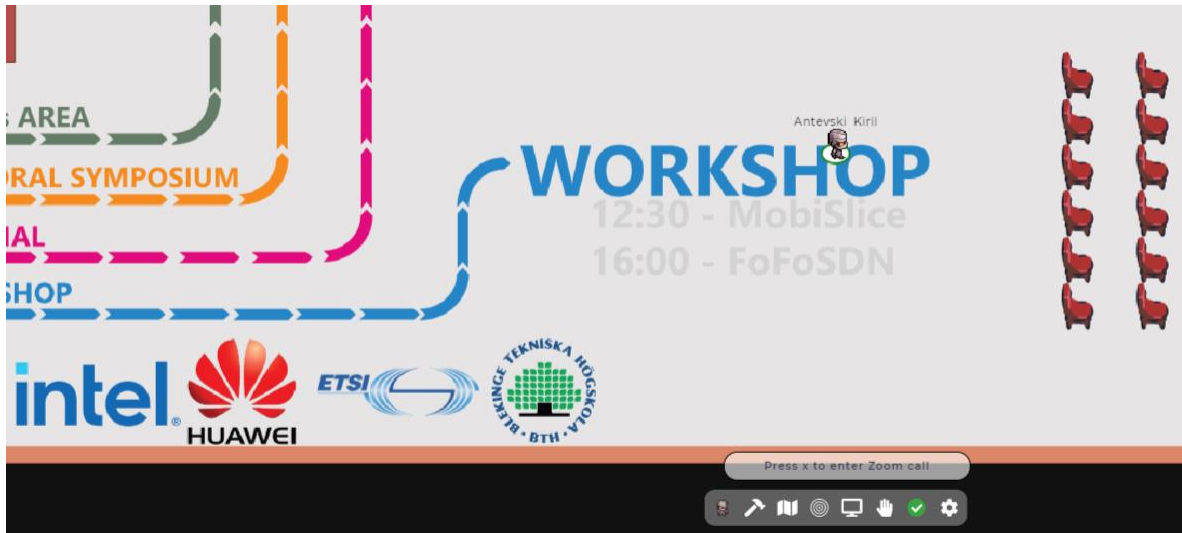

To enter, click this external link:
<https://zoom.us/j/92315693721?pwd=b0YwL0o3WGpmQmVFWW9jdm9TTWMxZz09>

Clicking the link will disable your audio/video on Gather, so it won't interfere.
To enter back into Gather, just come back to this tab!