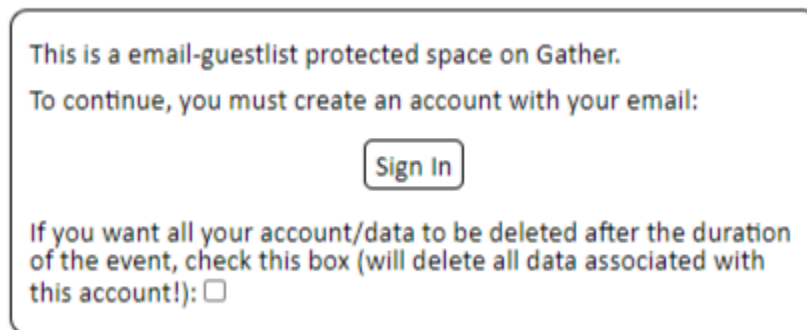

How to use Gather.town for the conference

Registering to gather.town

If you already have been registered to the IEEE NFV-SDN 2020 conference, please access the gather.town link that you have been provided. **The link is provided briefly before the conference starts.**

On link access you have to register with the **same email address that was used for registration to IEEE NFV-SDN 2020.** You should see message like this one:

After signing in gather.town will send an email with a confirmation link. **Please click the confirmation link.**