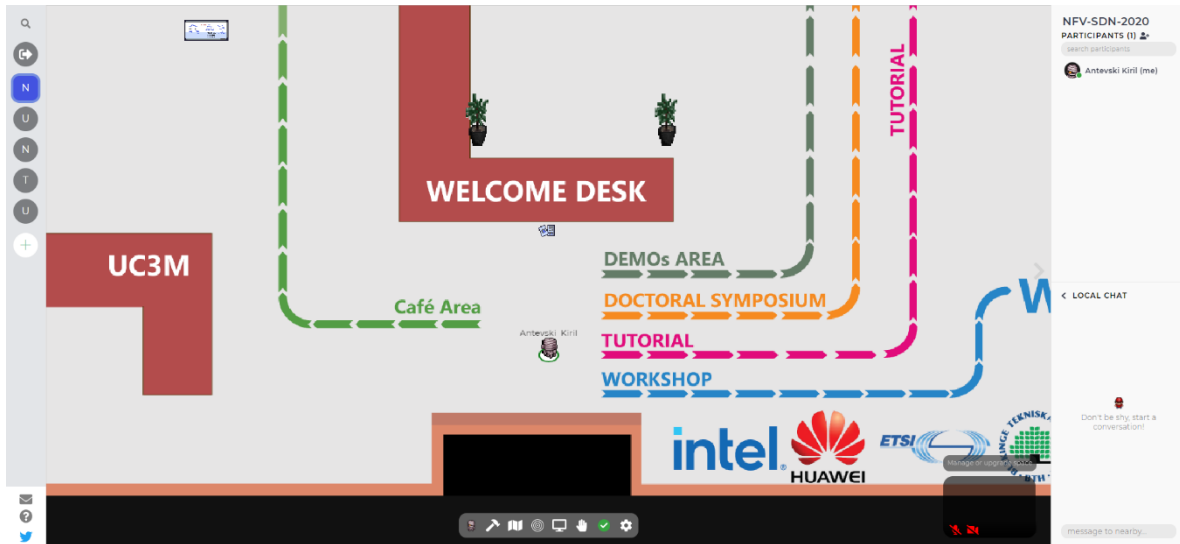

Accessing the conference

If you have already registered to gather.town, please access the IEEE NFV-SDN 2020 gather.town link. The link is emailed right before the conference begins. **If you haven't already registered, please follow the previous step ("Registering to gather.town").**

You need to set the camera, microphone and speakers access by the browser before entering into the IEEE NFV-SDN 2020 area:

Then you are all set and **at the entrance of the IEEE NFV-SDN 2020 conference:**

To move the avatar around the space please use **WASD** or the **keyboard arrows**. Please use **"X"** to **interact with objects** (open documents, open links, enter in zoom calls, etc.). You can use the tools at the screen-bottom to change your avatar, see a minimap of the space, share screen, raise hand and etc.

Please enter in the ENTRANCE and follow to paths to reach each of the session rooms:

Local guides will attend you at the welcome desk for any additional information.

You will be modified at the bottom of the screen for any interaction with objects. For example, to open the IEEE NFV-SDN 2020 program: